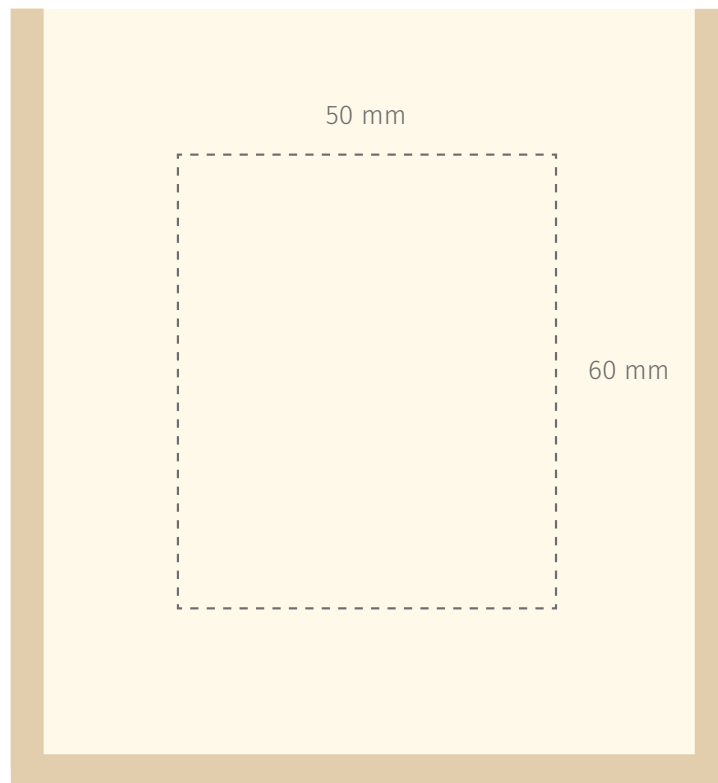

ENGRAVE

Item shown at 100% actual size when viewed on A4 paper

BRANDING

Engrave: Maximum branding area 50 x 60 mm